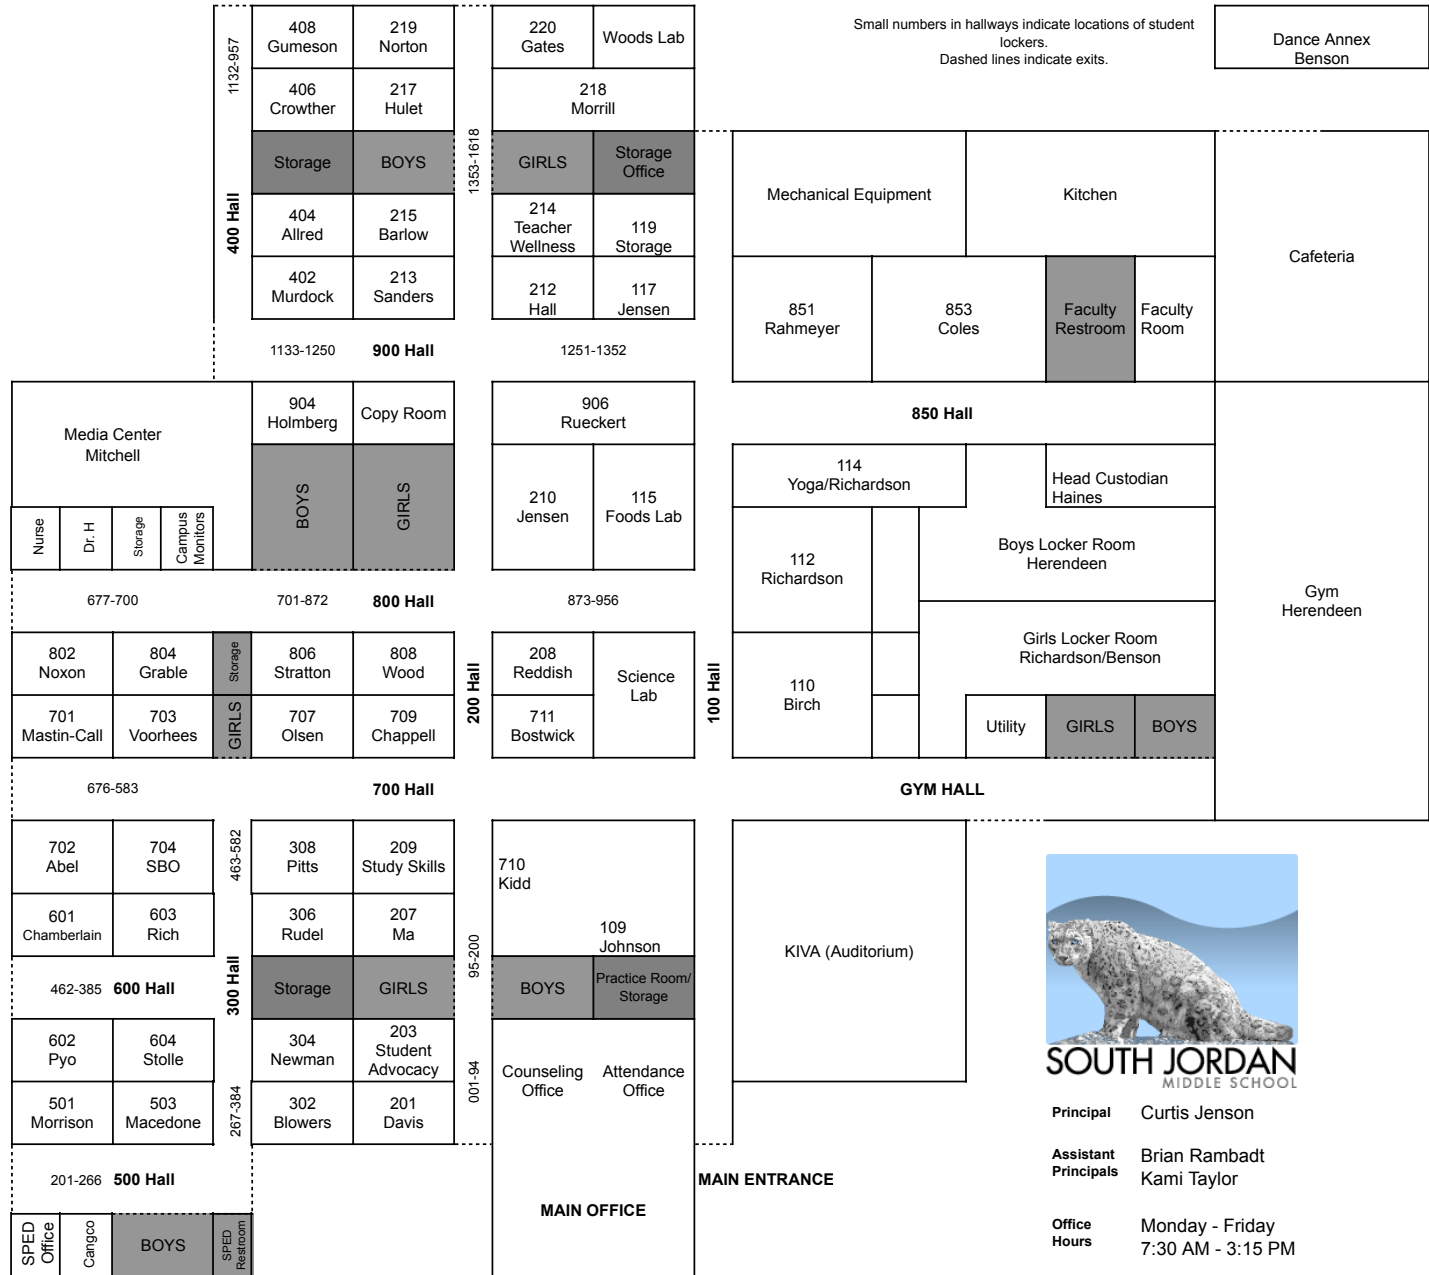

Small numbers in hallways indicate locations of student lockers.
Dashed lines indicate exits.

Dance Annex
Benson

Updated 25 Jun 2024

Principal Curtis Jenson

Assistant Principals Brian Rambadt
Kami Taylor

Office Hours Monday - Friday
7:30 AM - 3:15 PM

Contact 801-412-2900
www.sojomiddle.jordandistrict.org

South Jordan Middle School

Bell Schedules

2024-2025

Monday - Thursday	
1st	8:00 - 8:50
2nd	8:55 - 9:45
PROWL	9:50 - 10:20
3rd	10:25 - 11:10
4th	11:15 - 12:00
5th	12:05 - 1:20
A Lunch	12:00 - 12:30
B Lunch	12:50 - 1:20
6th	1:25 - 2:10
7th	2:15 - 3:00

Late Start Friday	
1st	10:00 - 10:35
2nd	10:40 - 11:15
3rd	11:20 - 11:55
4th	12:00 - 12:35
5th	12:40 - 1:45
A Lunch	12:35 - 1:05
B Lunch	1:15 - 1:45
6th	1:50 - 2:25
7th	2:30 - 3:00